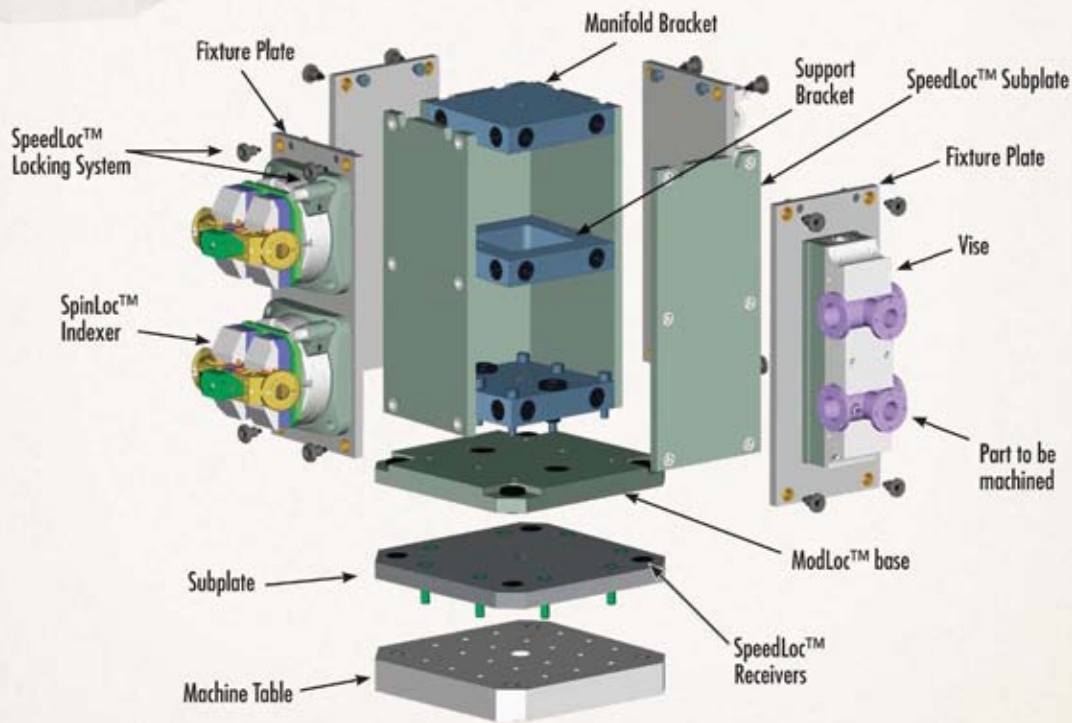

## Modular Tooling Columns

The **ONLY** tooling column that allows you to quickly create customized set-ups using "off-the-shelf" modular "kit" components.

### Exclusive ModLoc™ Features...

- › Super strong
- › Extremely fixture-flexible
- › SpeedLoc™ optimized for the fastest changeouts in the industry
- › Fixture repeatability to  $\pm .0004$ "

*Workholding innovations that build productivity and profitability.*